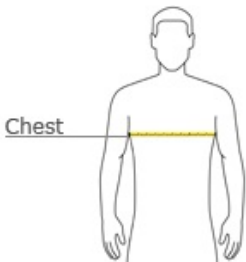

## Youth Pullover Hooded Sweatshirt with Contrast Color Y264

This winning sweatshirt is loaded with details to make it a true team favorite. White contrast at the shoulders, base of the hood and under the arms draws attention and complements your logo. A full athletic cut gives easy movement, while colorfastness and minimal shrinkage means this sweatshirt will retain its look and fit for seasons to come.

- 9-ounce, 60/40 ring spun combed cotton/poly
- Twill-taped neck
- Jersey hood lining
- Locker patch
- Locker loop
- Rib knit cuffs and waistband
- Front pouch pocket

**CARE INSTRUCTIONS**

Machine wash cold with like colors. Do not bleach. Tumble dry low. Warm iron if necessary.

front

back

**HOW TO MEASURE**

**CHEST**  
With arms down at sides, measure around the upper body, under arms and over the fullest part of the chest.

**SIZE CHART**

	XS	S	M	L	XL
Size	4	6/8	10/12	14/16	18/20
Chest	25-26	26-28	28-30	30-32	32-35